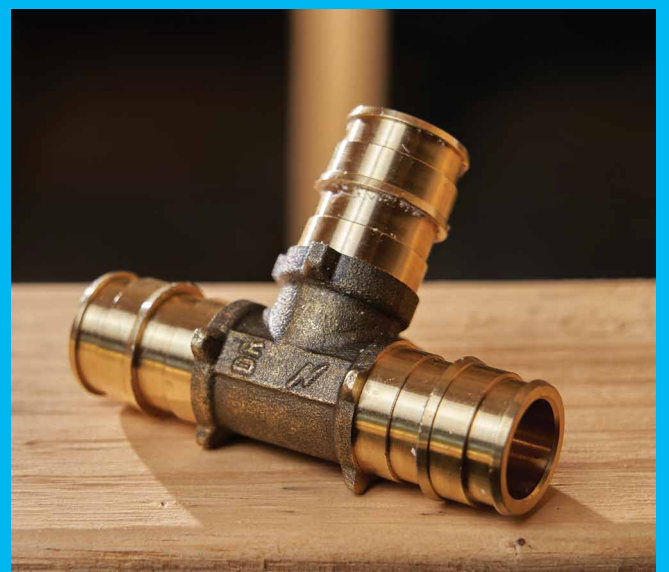

NEW PRODUCT NOW AVAILABLE

316 Stainless Steel Fittings

SUITABLE FOR
HARDWATER APPLICATIONS

Cross-system Adaptors Available Now!

IT'S SO EASY TO SWITCH SYSTEMS!

Lightning Fittings Size Increase

UP TO 40MM FITTINGS